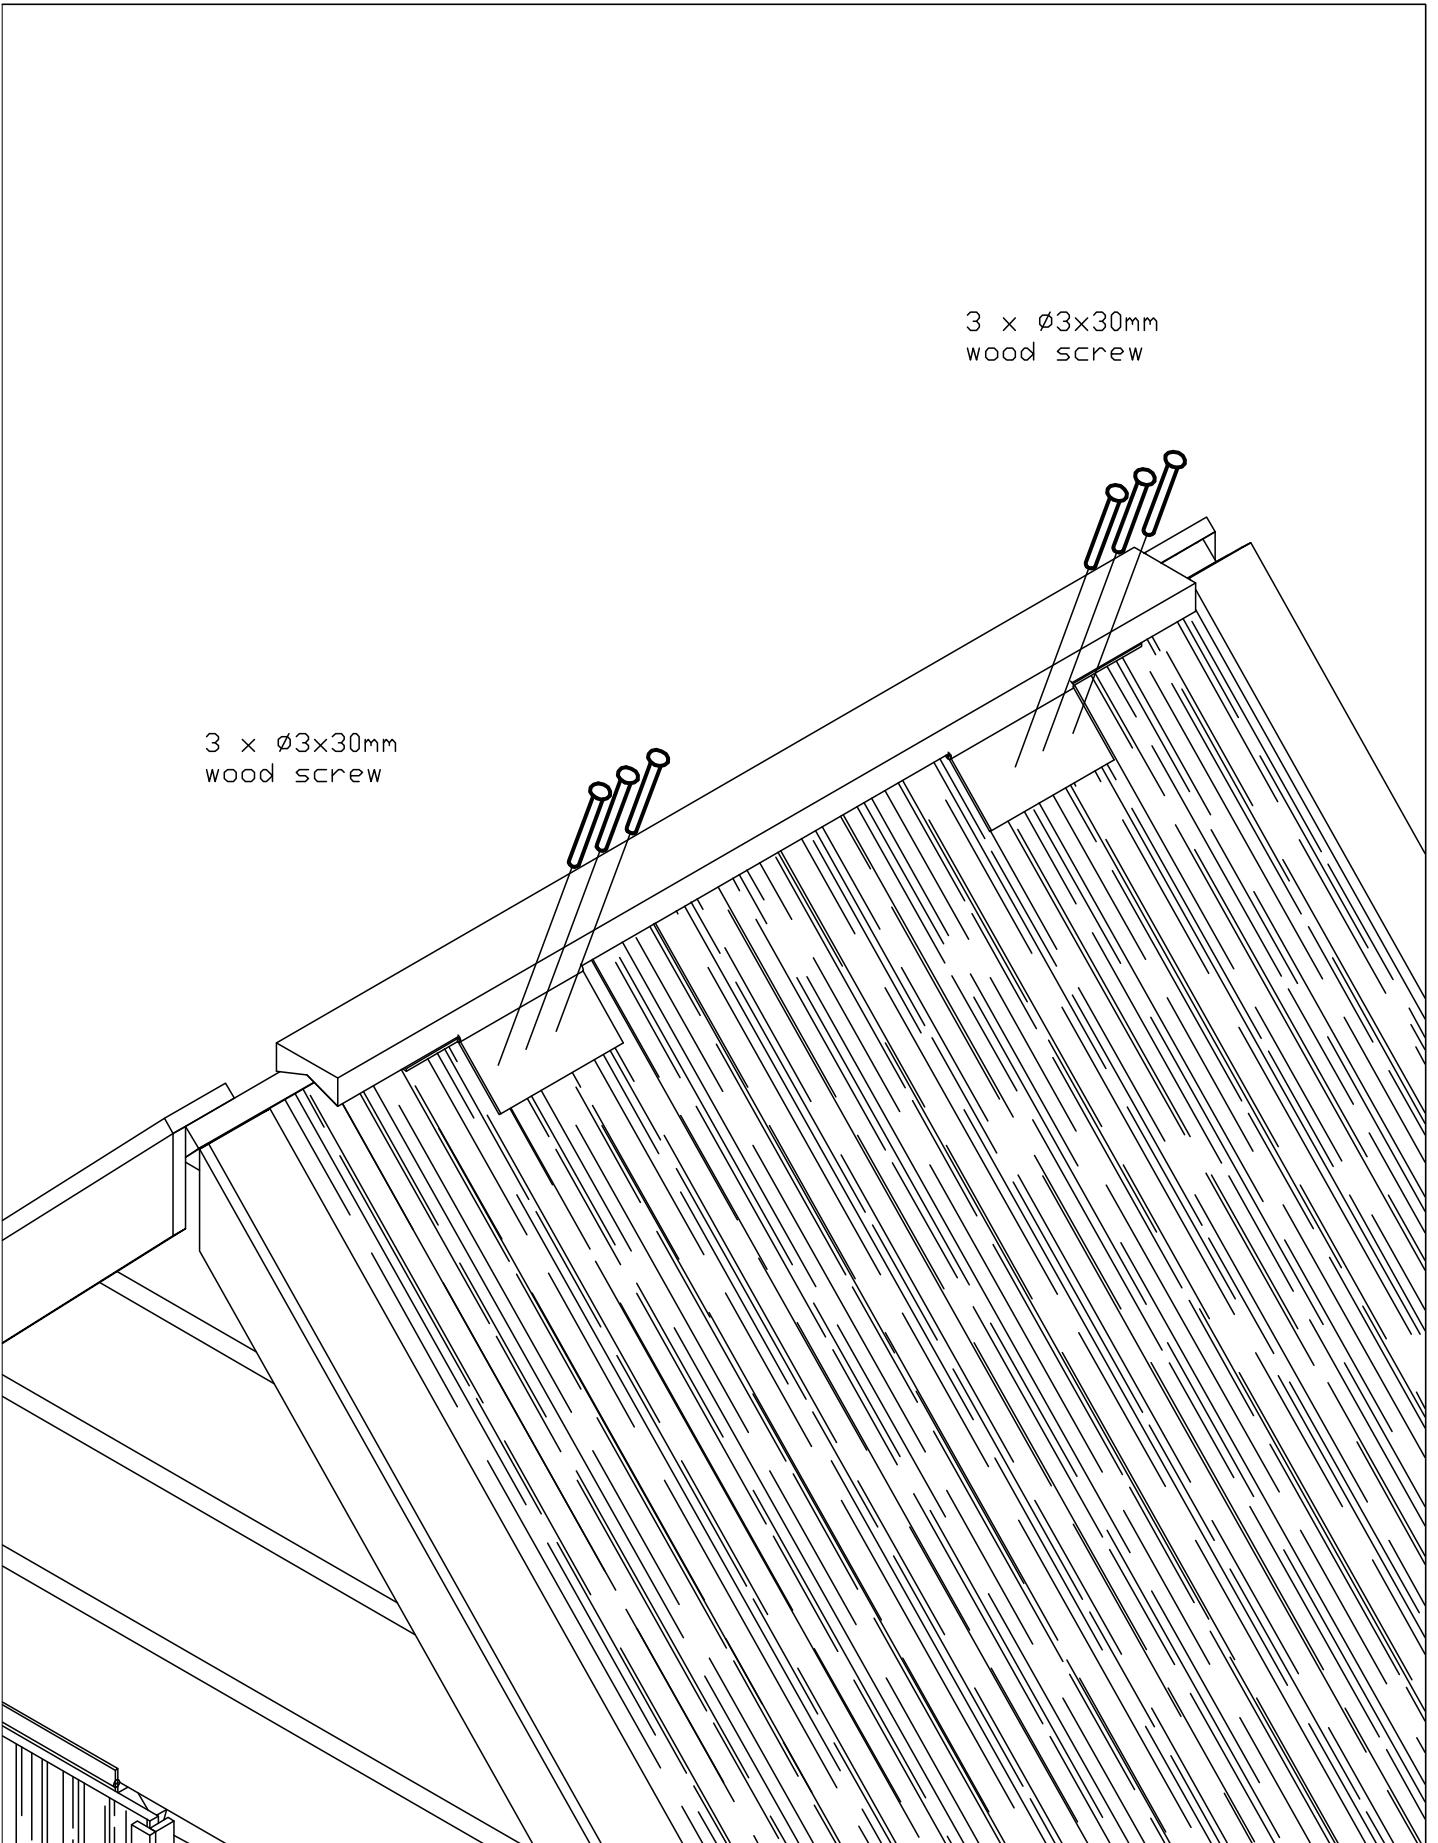

3 x Ø3x30mm
wood screw

3 x Ø3x30mm
wood screw

Article:

Chicken coop Lakervelder

Article nr:

26.0066

Last modified:

03.03.2011

Page:

11/11