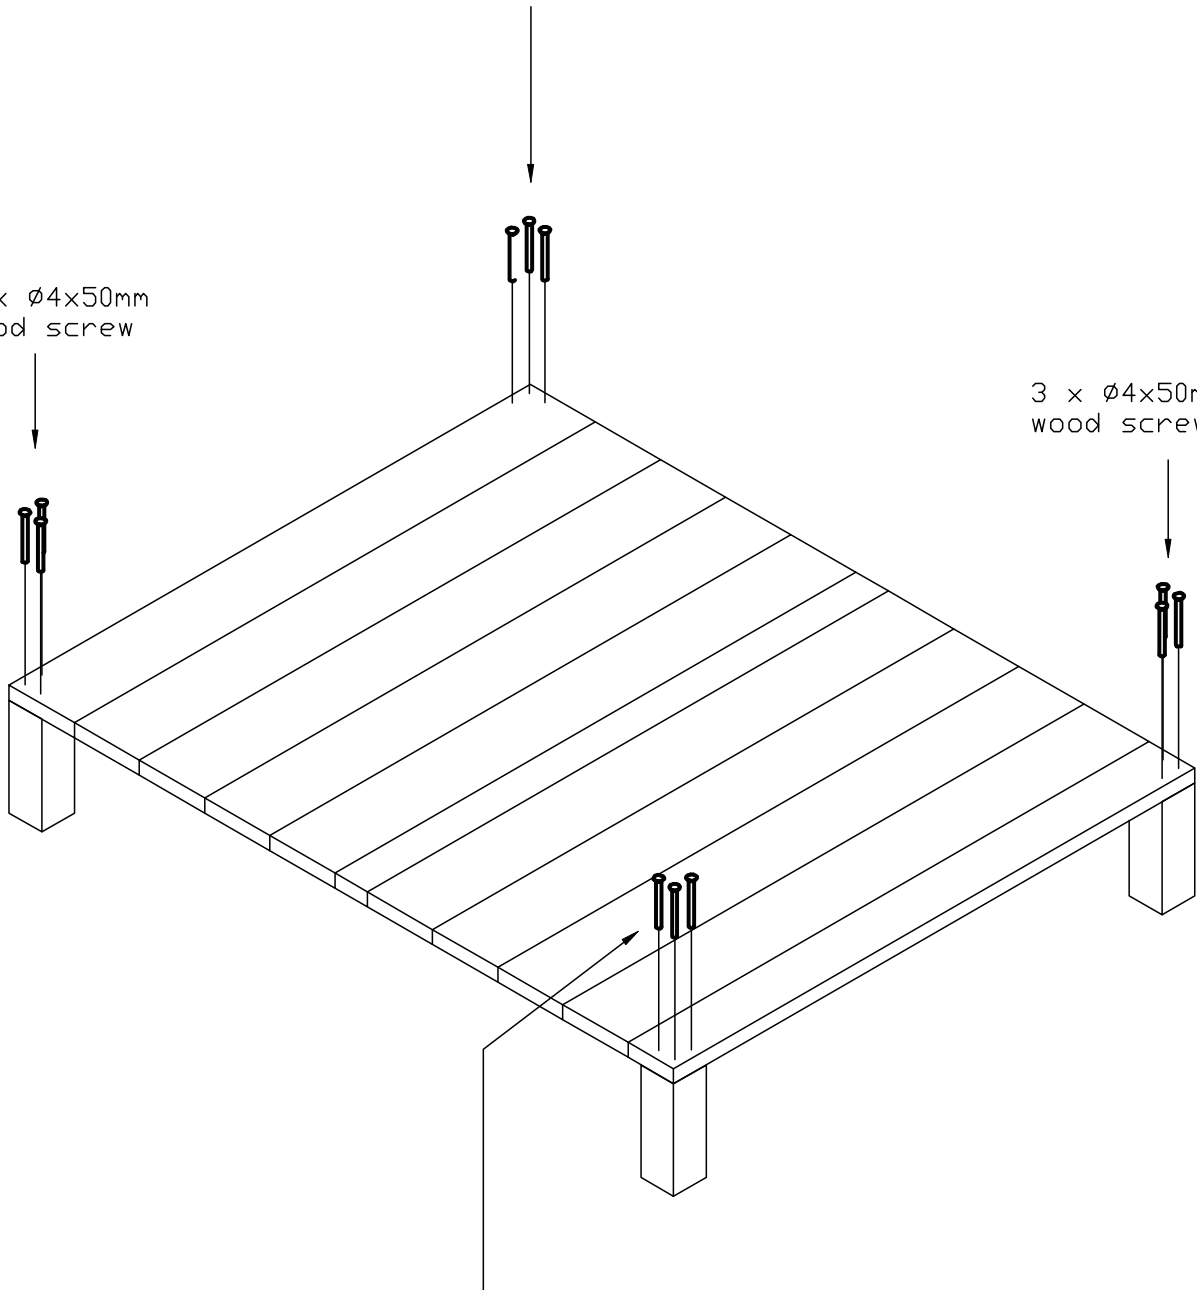

Chicken coop Lakervelder

3 x Ø4x50mm
wood screw

3 x Ø4x50mm
wood screw

3 x Ø4x50mm
wood screw

3 x Ø4x50mm
wood screw

Article:

Chicken coop Lakervelder

Article nr: