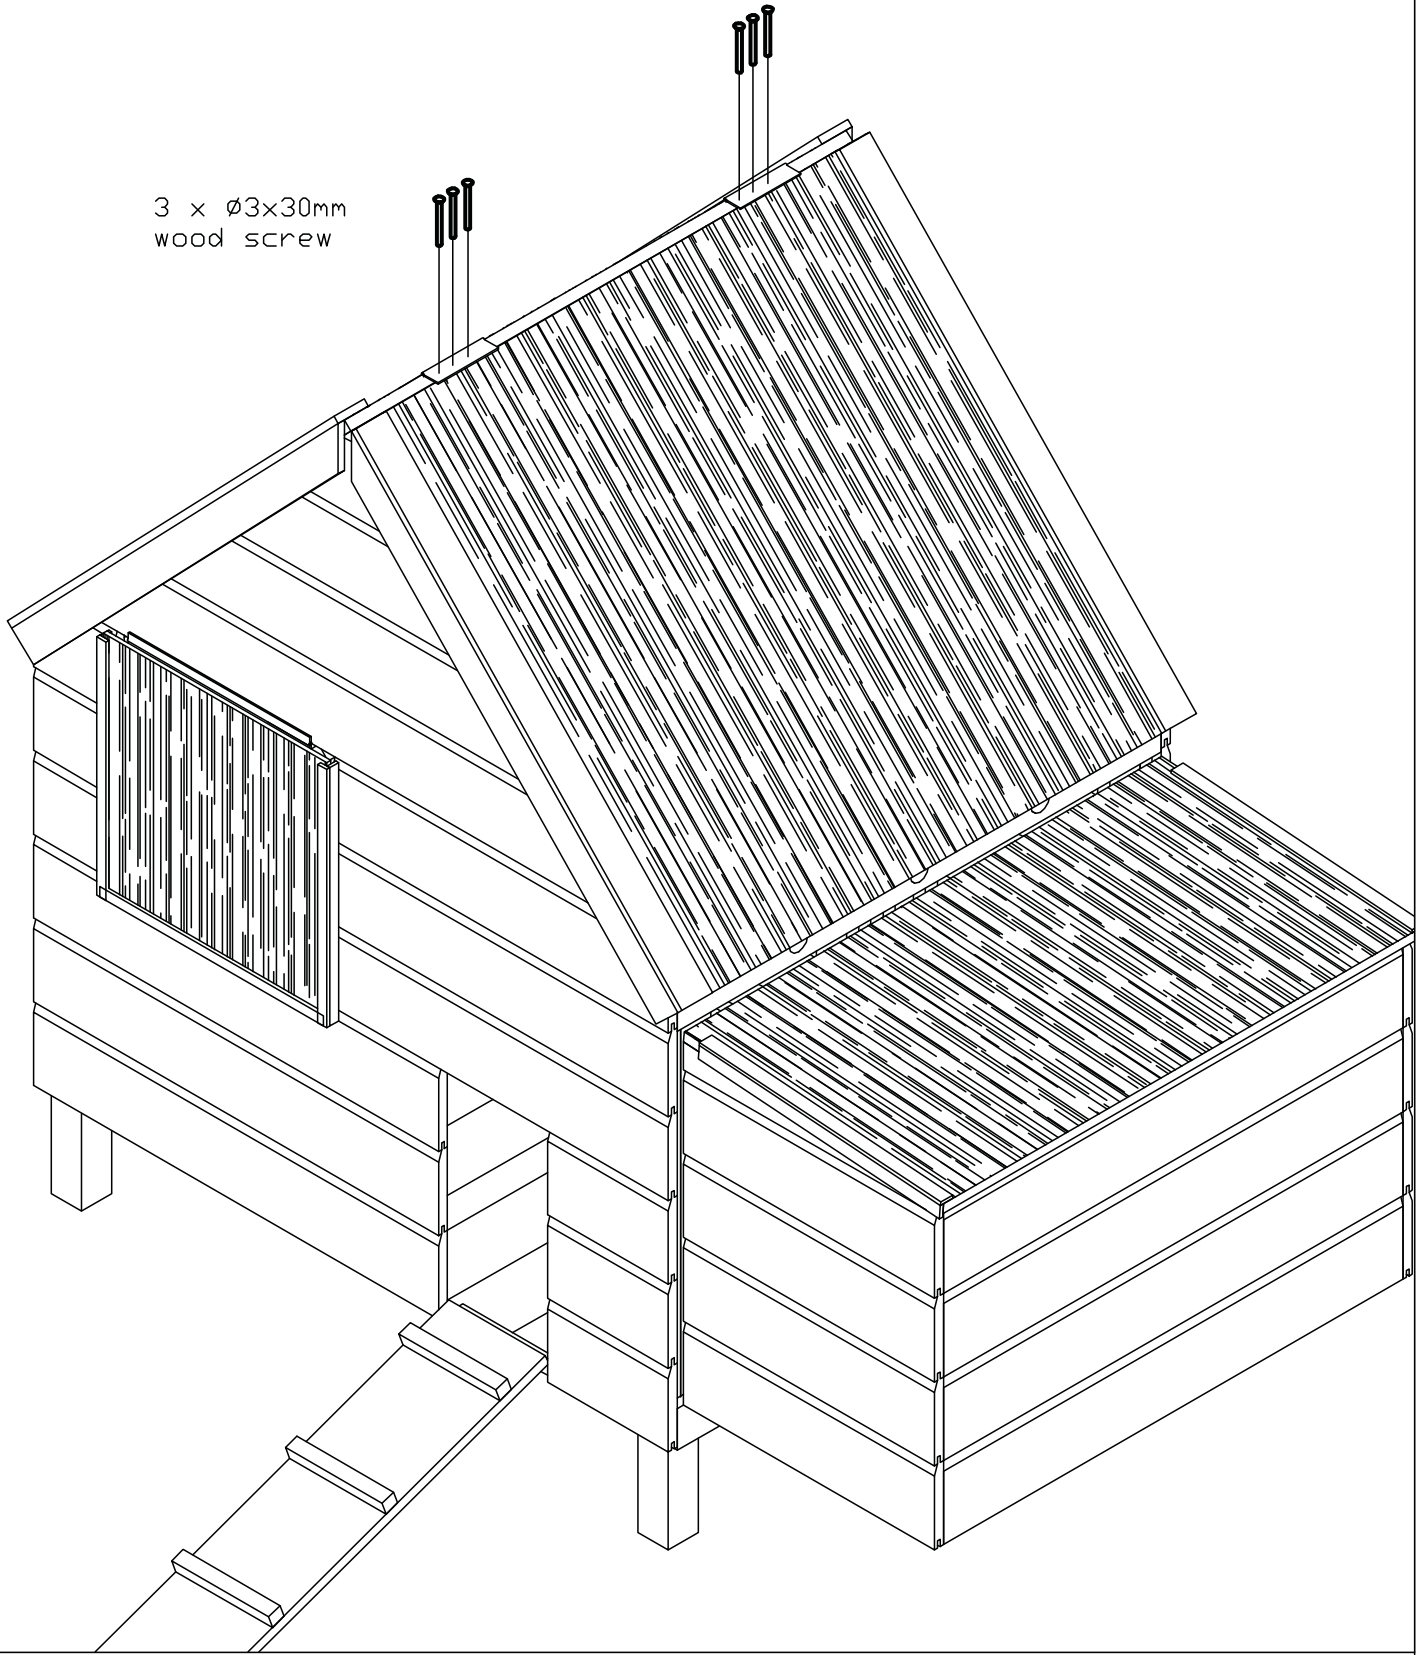

3 x Ø3x30mm
wood screw

Article:

Chicken coop Lakervelder

Article nr:

26.0066

Last modified:

03.03.2011

Page:

9/11

3 x Ø3x30mm
wood screw

3 x Ø3x30mm
wood screw

Article:

Chicken coop Lakervelder

Article nr:

26.0066

Last modified: