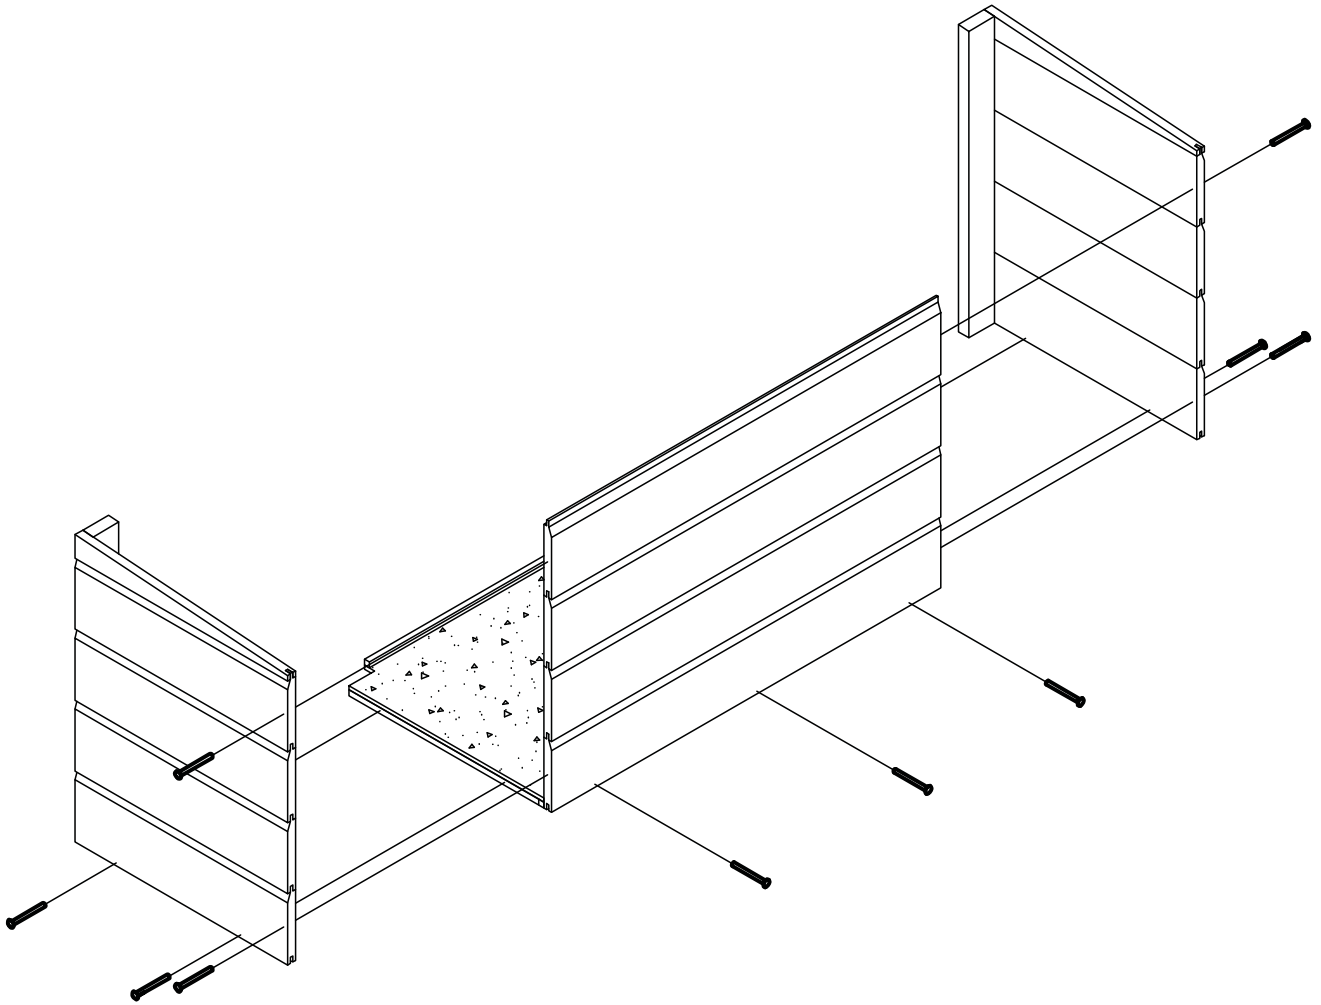

Chicken coop Lakervelder

Article nr:

26.0066

Last modified:

03.03.2011

Page:

5/11

11 x \varnothing 4x40mm
wood screw