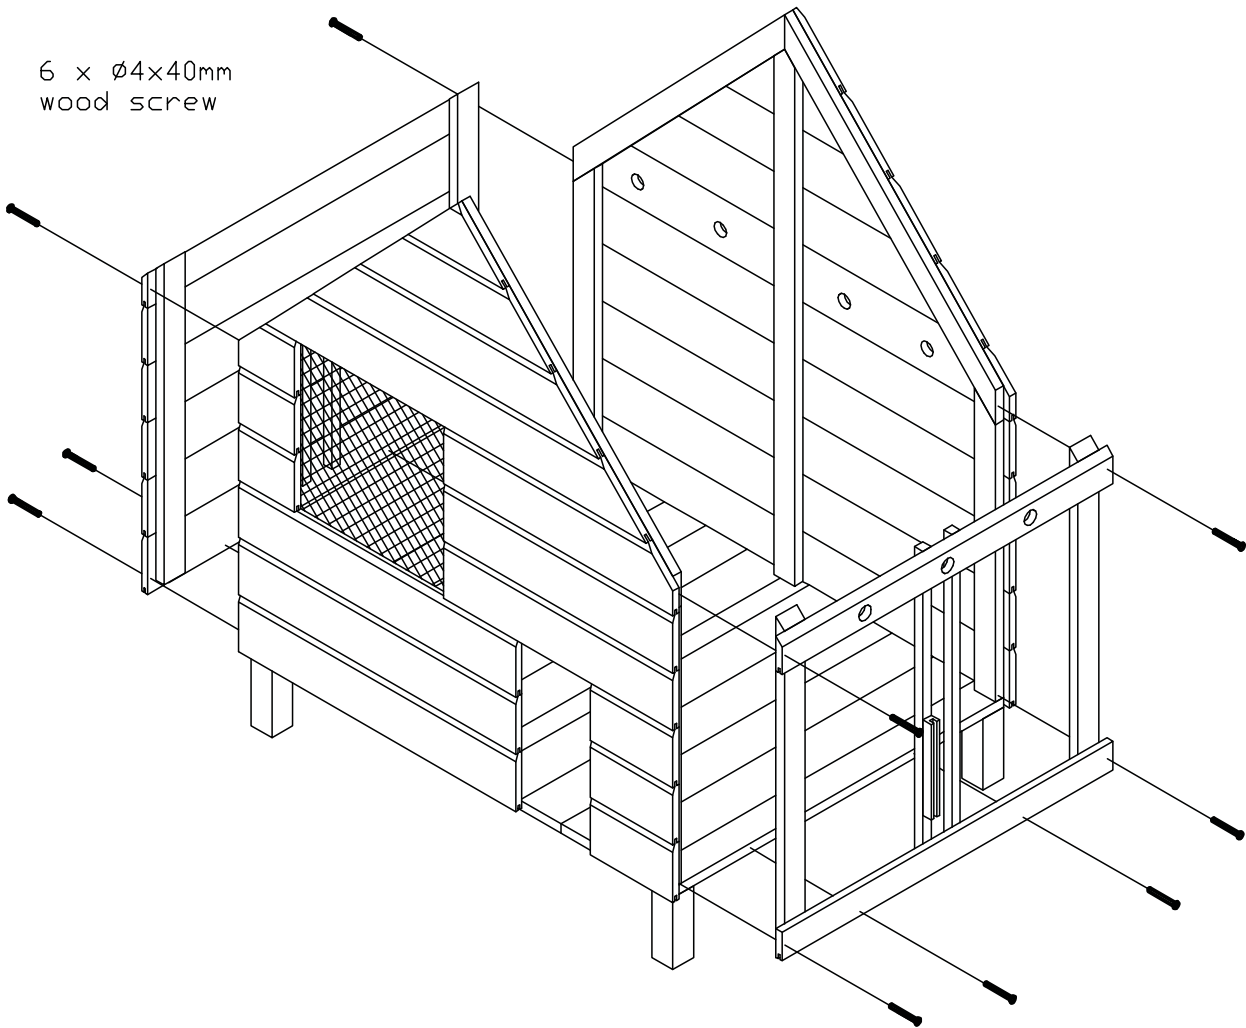

6 x Ø4x40mm
wood screw

6 x Ø4x40mm
wood screw

Article:

Chicken coop Lakervelder

Article nr:

26.0066

Last modified:

03.03.2011

Page:

4/11