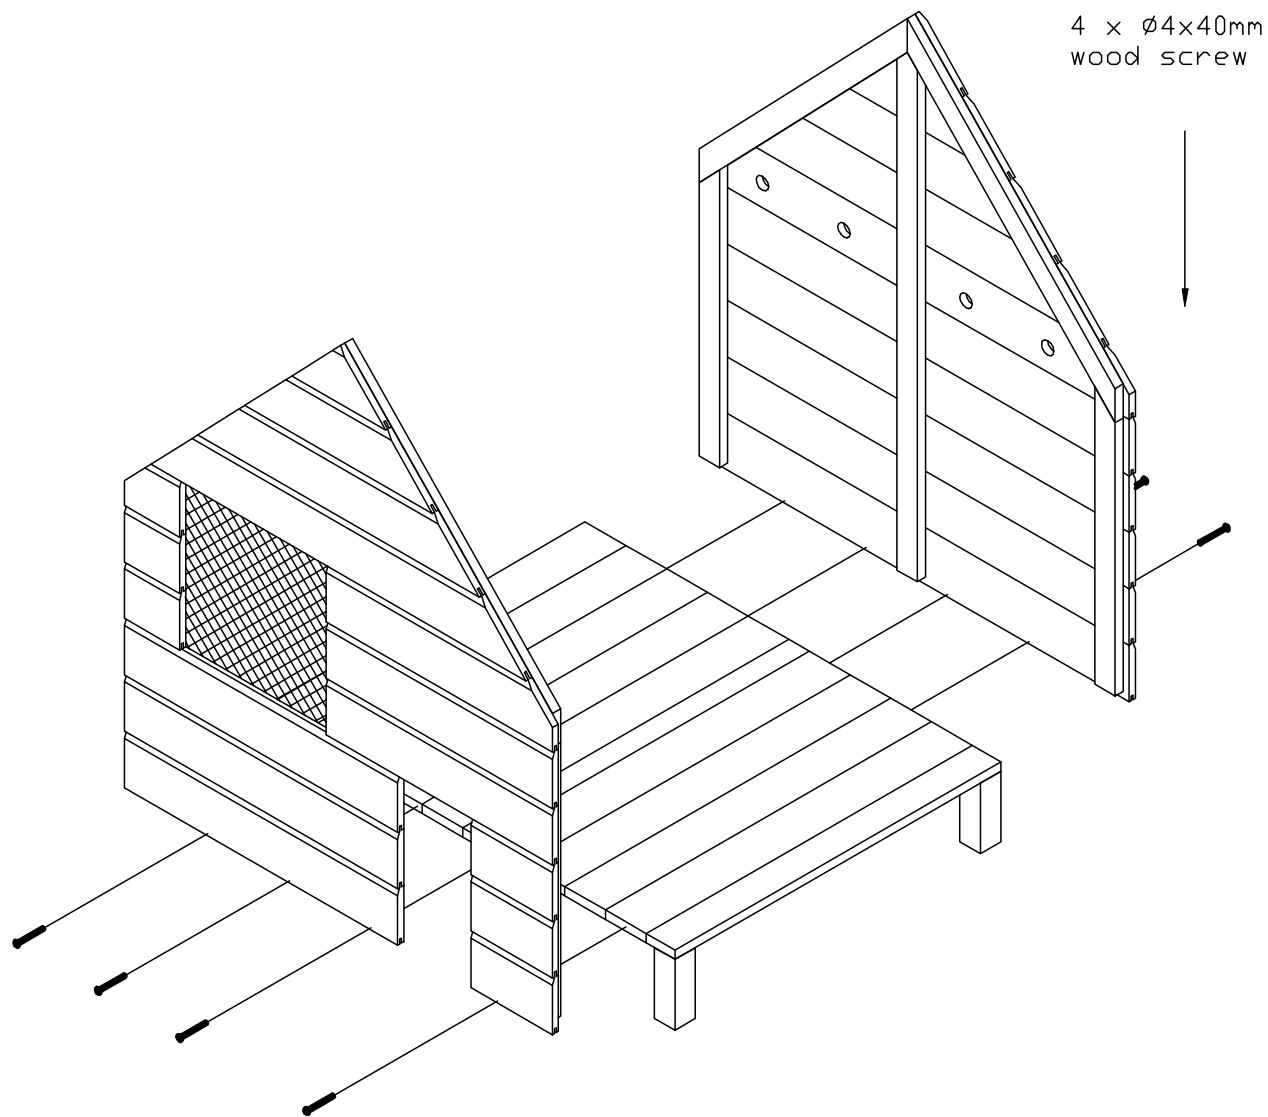

Article:

Chicken coop Lakervelder

Article nr:

26.0066

Last modified:

03.03.2011

Page:

3/11