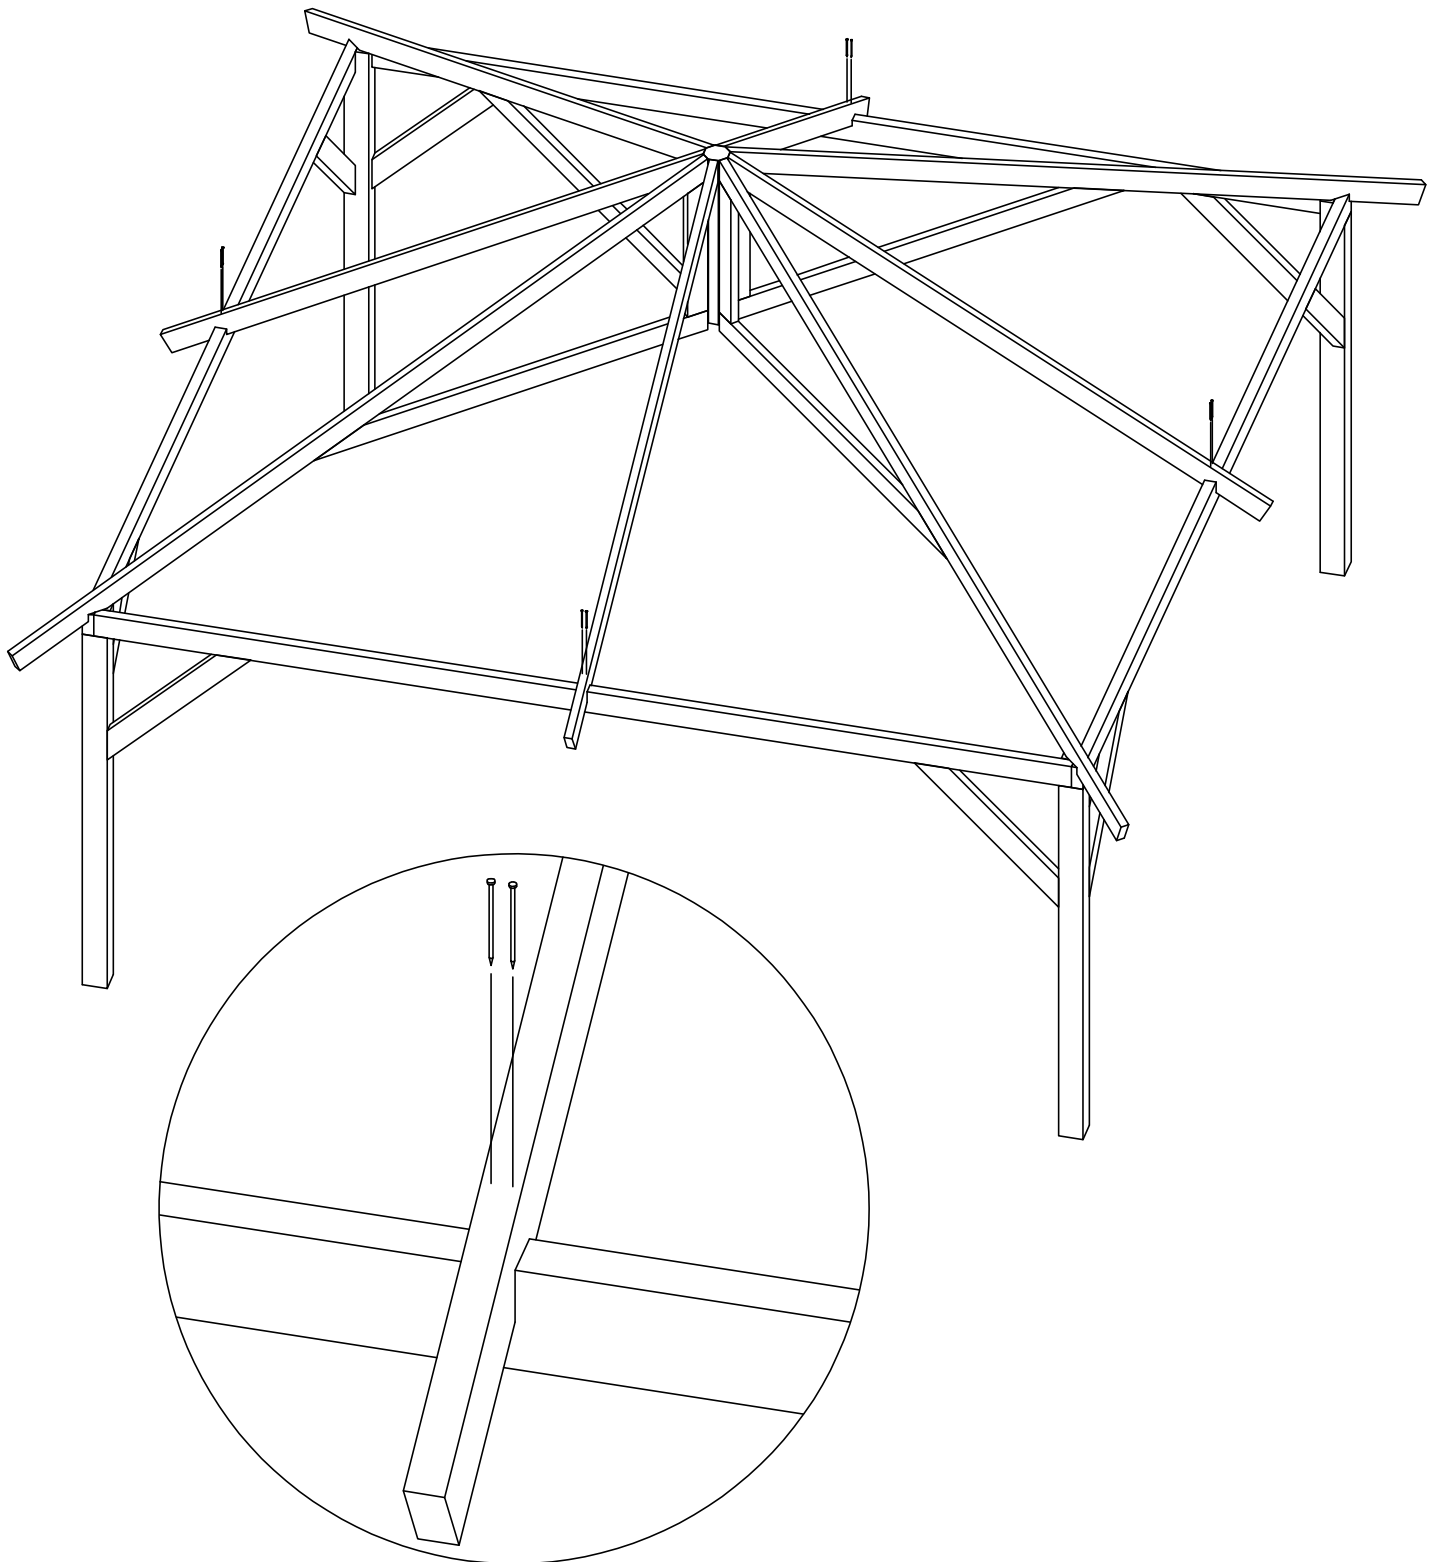

*Gazebo Classico*

Element	Quantity
A	4
B	2
C	2
D	8
E	4
F	4
G	4
H	1

Article:  
Gazebo Classico

Page:  
2/15

Article nr:  
42.4343

3x wood  
screw for  
each leg A

Article:

Gazebo Classico

Page:

3/15

Article nr:

42.4343

use nails to attach angle struts to the legs

Article:  
Gazebo Classico

Page:  
6/15

Article nr:  
42.4343