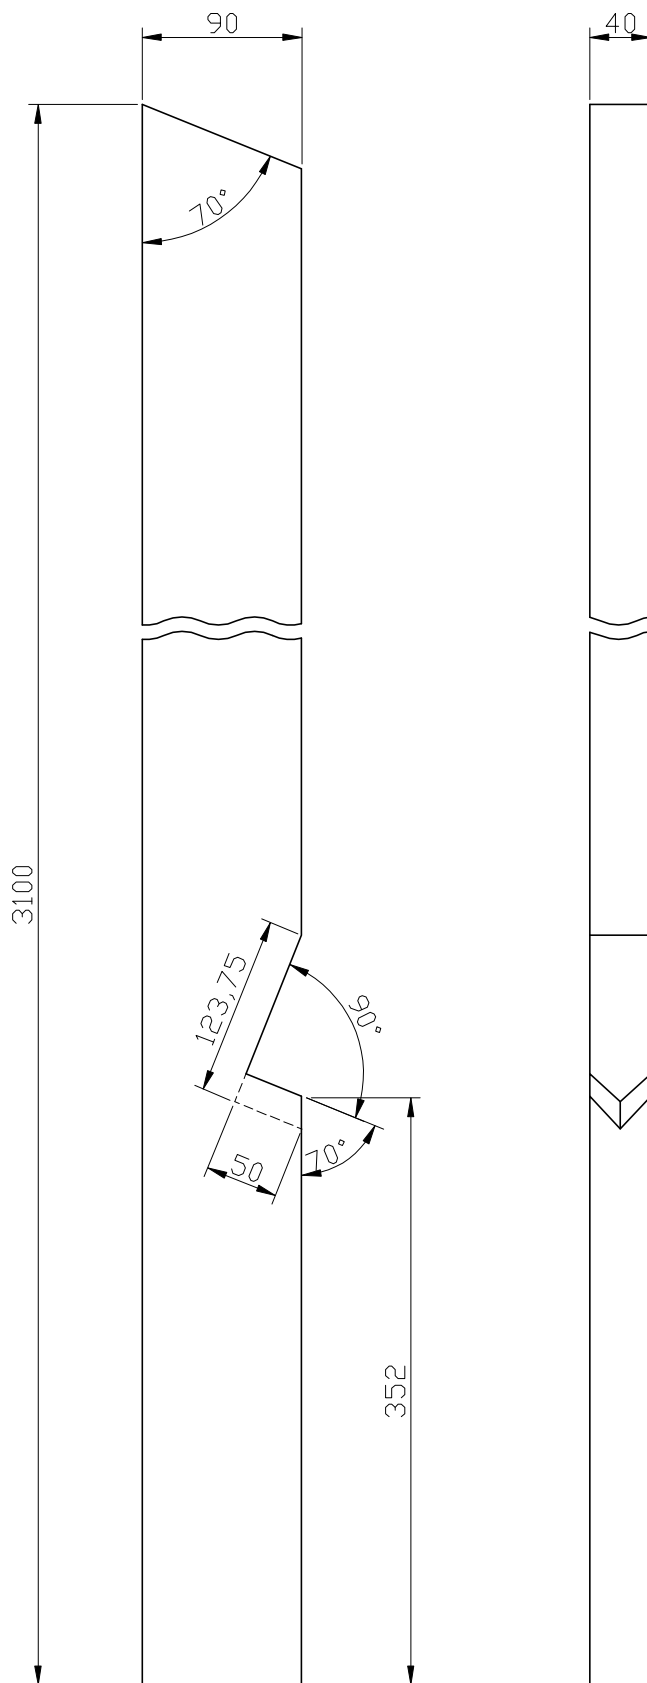

Article:

Gazebo Classico - Element E part E1

Page:

12/15

Article nr:

42.4343