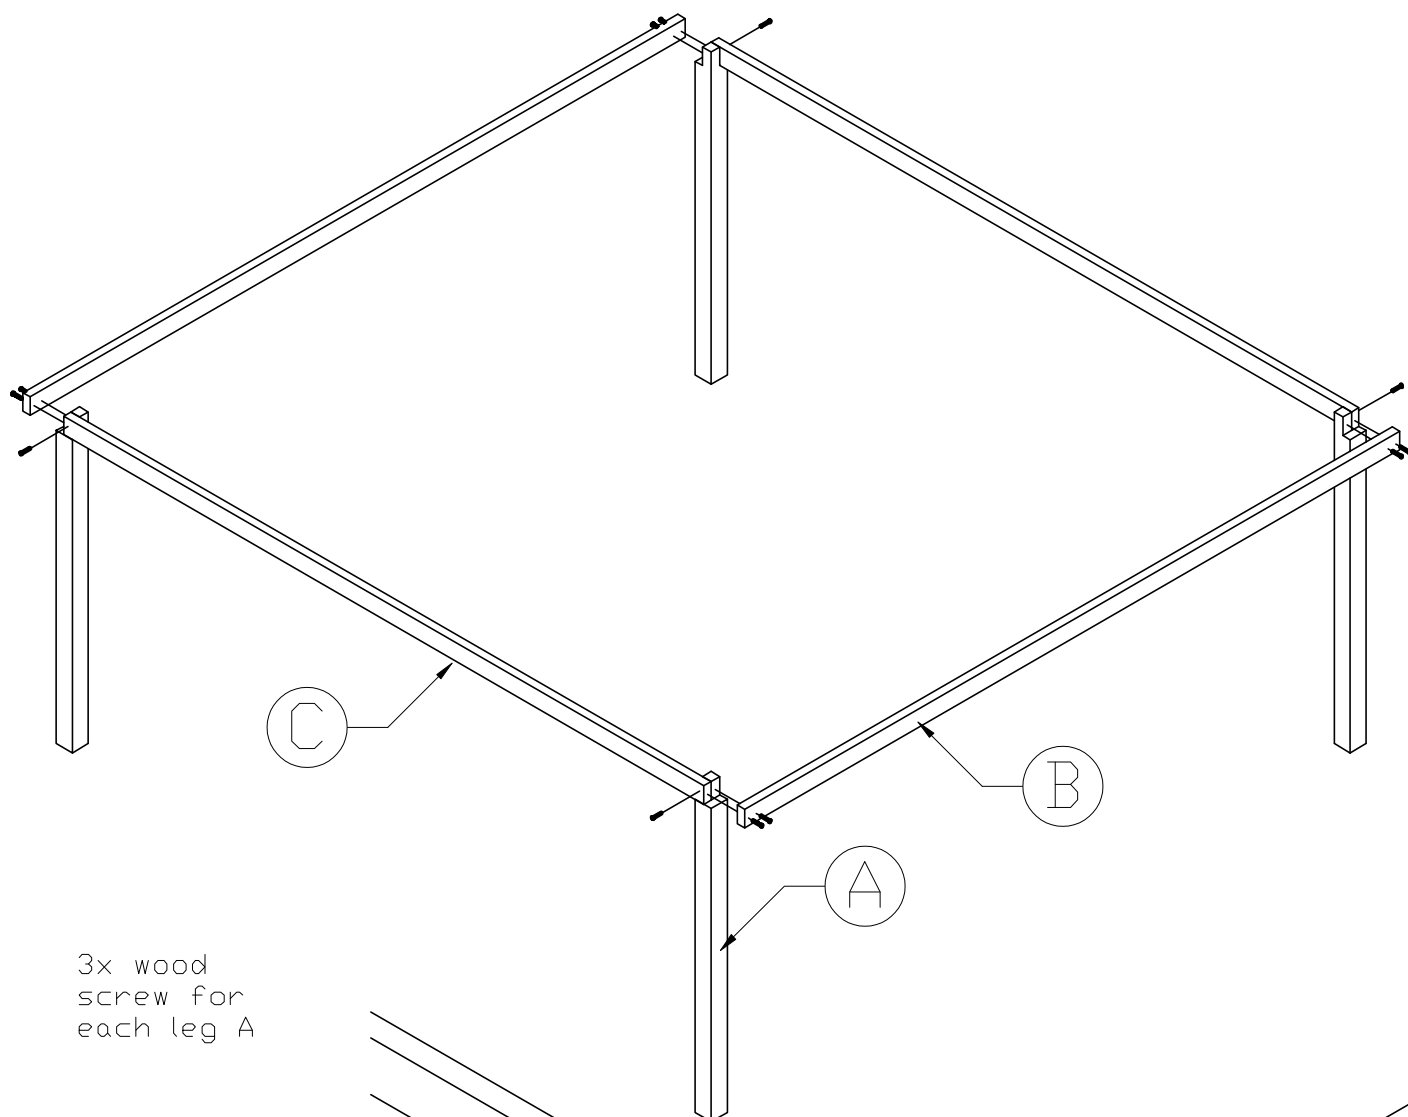

*Gazebo Classico*

Element	Quantity
A	4
B	2
C	2
D	8
E	4
F	4
G	4
H	1

Article:  
Gazebo Classico

Page:  
2/15

Article nr:  
42.4343

3x wood  
screw for  
each leg A

Article:

Gazebo Classico

Page:

3/15

Article nr:

42.4343

use nails to attach angle struts to the legs

Article:  
Gazebo Classico

Page:  
6/15

Article nr:  
42.4343