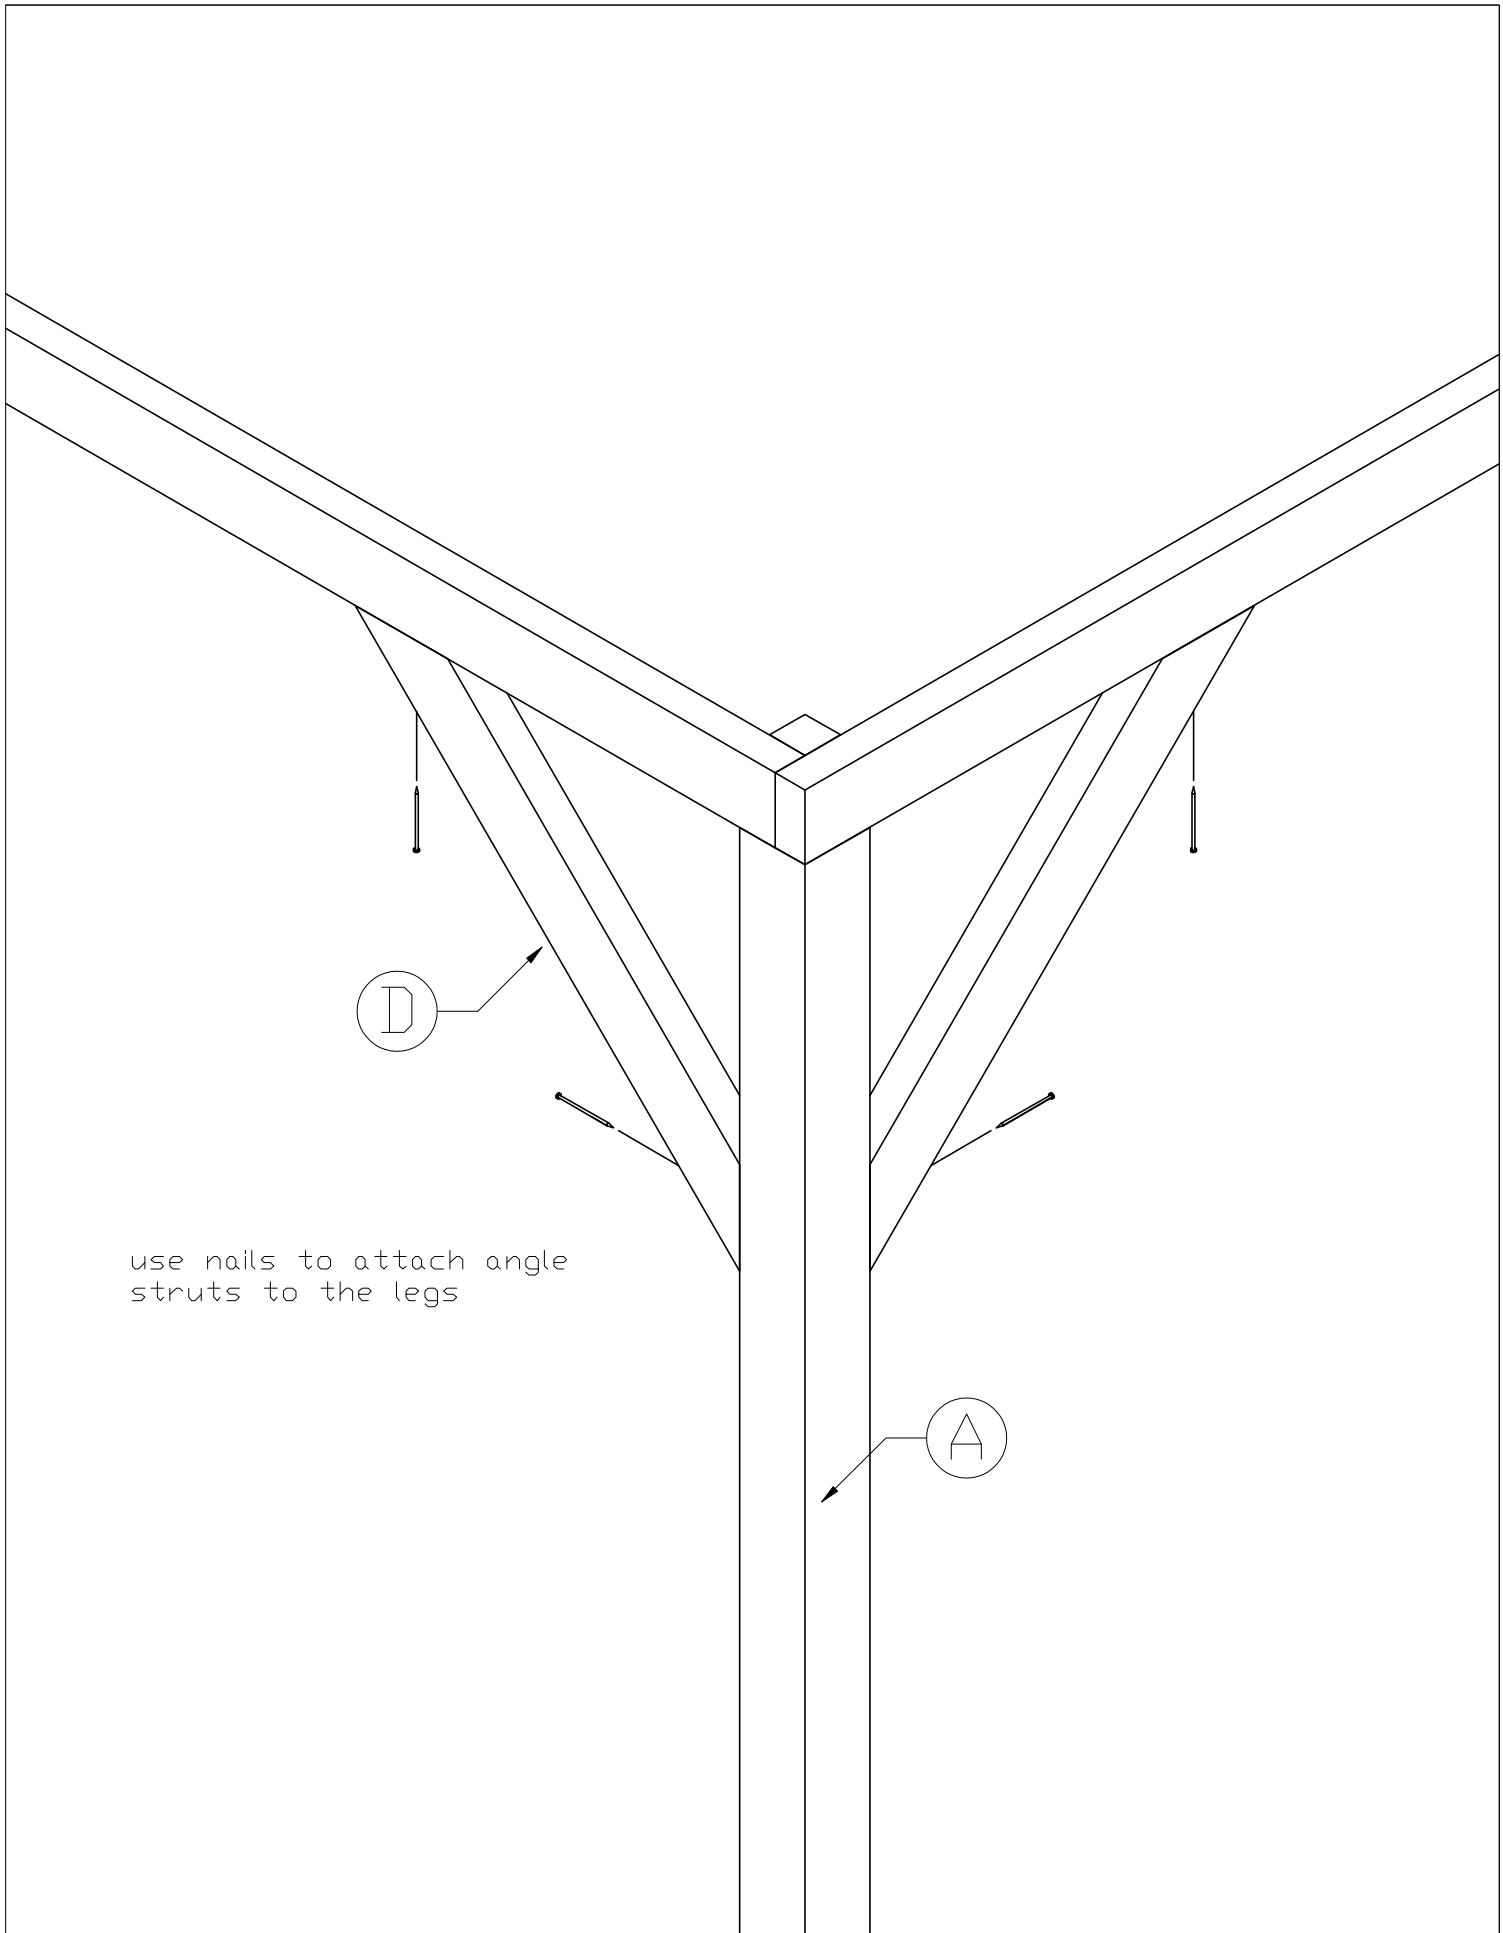

*Gazebo Classico*

Element	Quantity
A	4
B	2
C	2
D	8
E	4
F	4
G	4
H	1

Article:  
Gazebo Classico

Page:  
2/15

Article nr:  
42.4343

3x wood  
screw for  
each leg A

Article:

Gazebo Classico

Page:

3/15

Article nr:

42.4343

use nails to attach angle struts to the legs

Article:  
Gazebo Classico

Page:  
6/15

Article nr:  
42.4343