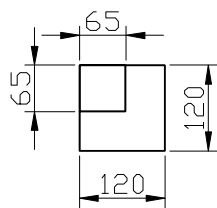

Article:

Gazebo Classico - Element A

Page:

9/15

Article nr:

42.4343