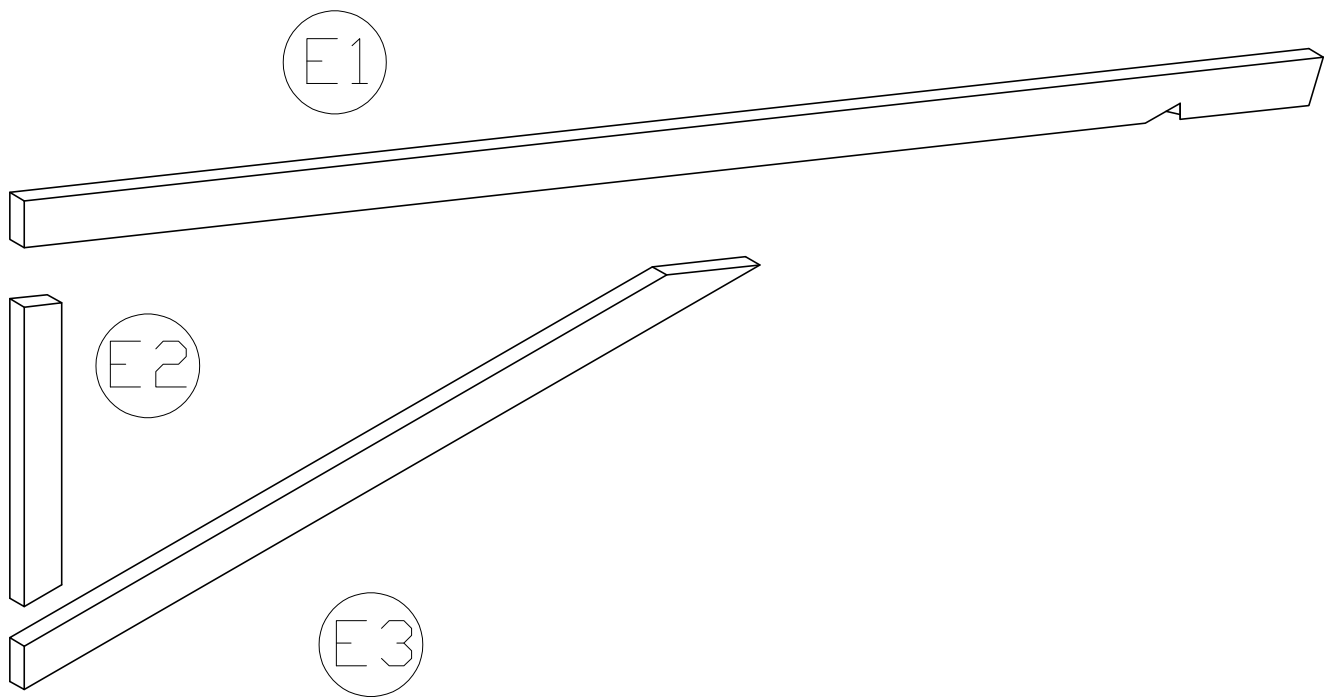

Article:

Gazebo Classico - Element E

Page:

11/15

Article nr:

42.4343