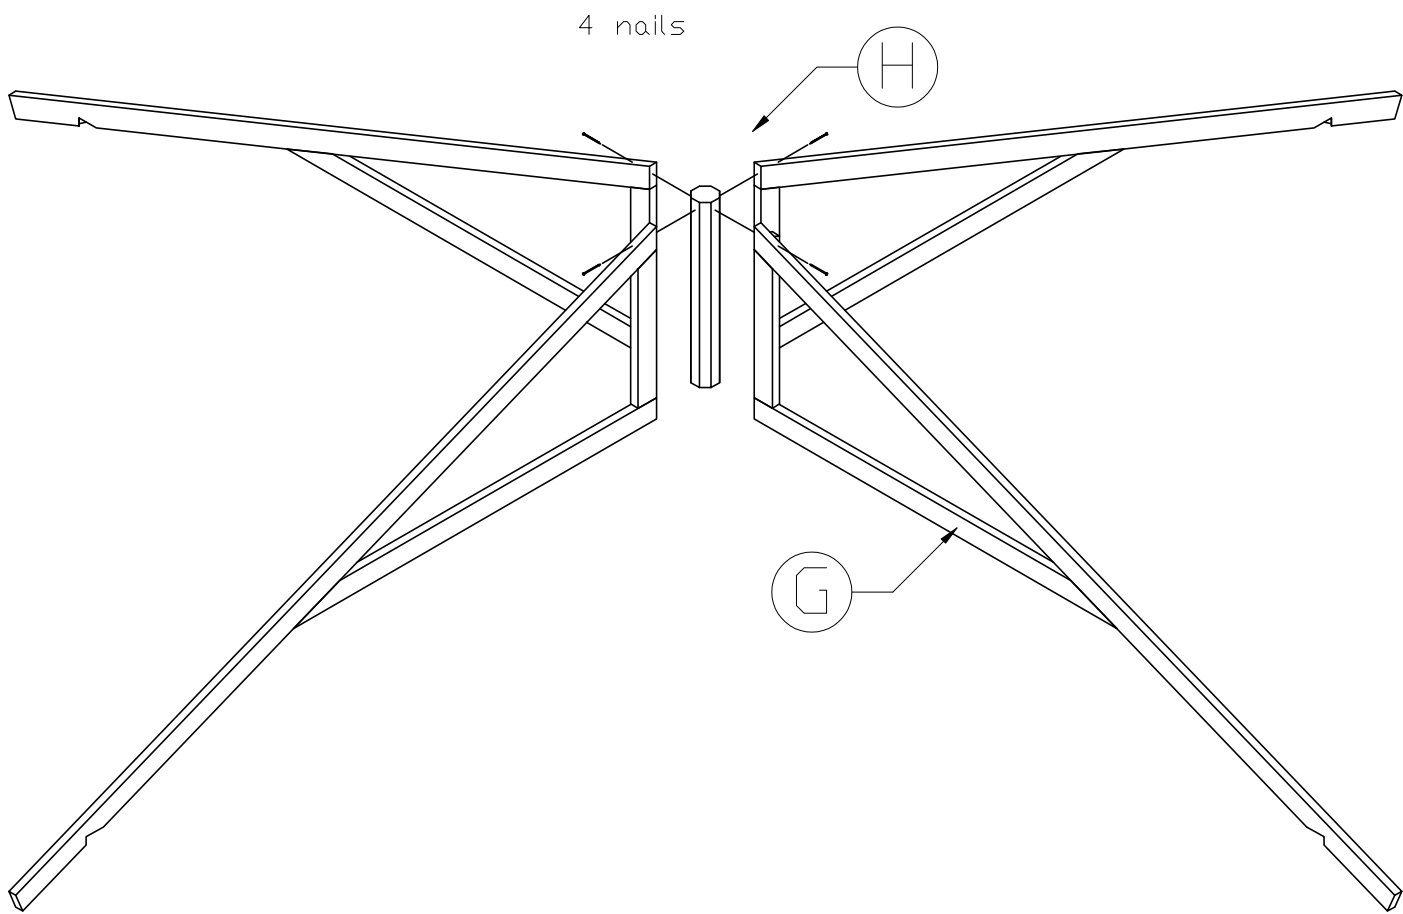

*Gazebo Classico*

Element	Quantity
A	4
B	2
C	2
D	8
E	4
F	4
G	4
H	1

Article:  
Gazebo Classico

Page:  
2/15

Article nr:  
42.4343

3x wood  
screw for  
each leg A

Article:

Gazebo Classico

Page:

3/15

Article nr:

42.4343

use nails to attach angle struts to the legs

Article:  
Gazebo Classico

Page:  
6/15

Article nr:  
42.4343