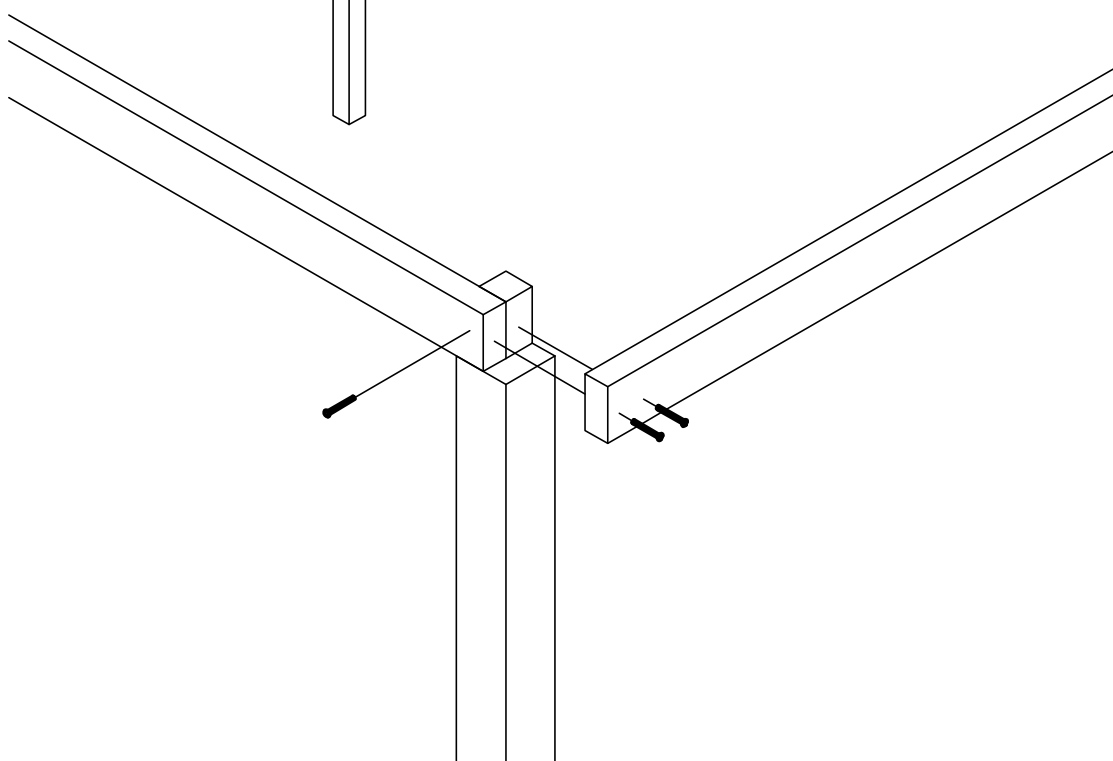

*Gazebo Classico*

Element	Quantity
A	4
B	2
C	2
D	8
E	4
F	4
G	4
H	1

Article:  
Gazebo Classico

Page:  
2/15

Article nr:  
42.4343

3x wood  
screw for  
each leg A

Article:

Gazebo Classico

Page:

3/15

Article nr:

42.4343

use nails to attach angle struts to the legs

Article:  
Gazebo Classico

Page:  
6/15

Article nr:  
42.4343