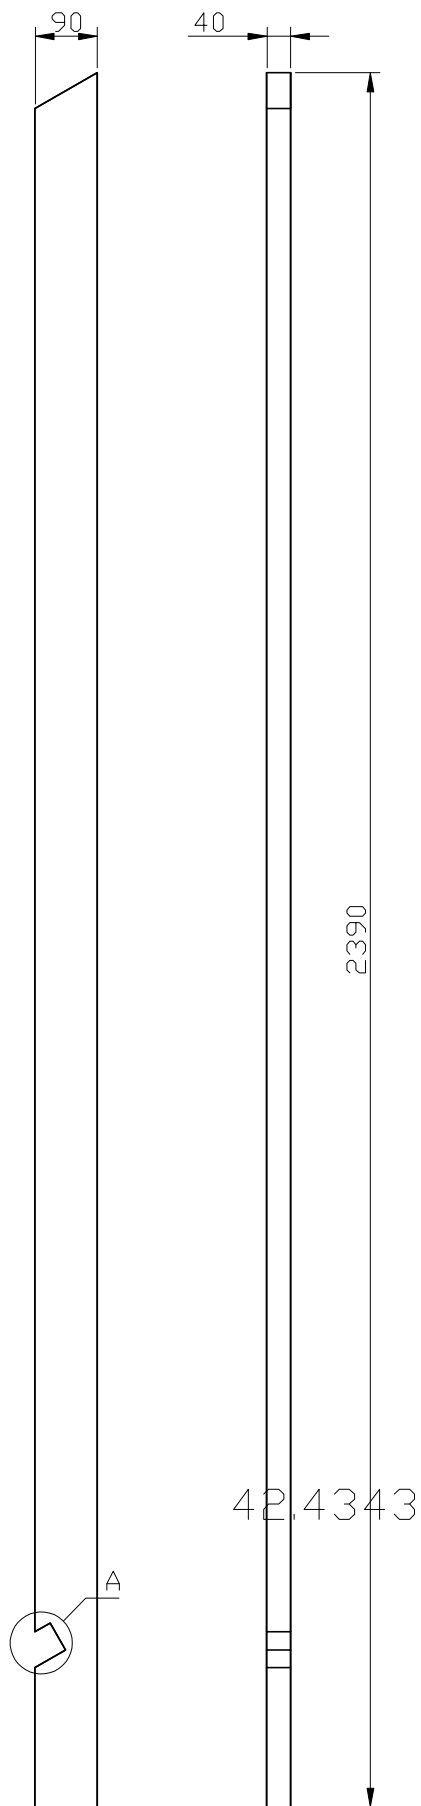

Article:

Gazebo Classico - Element F

Page:

14/15

Article nr:

42.4343