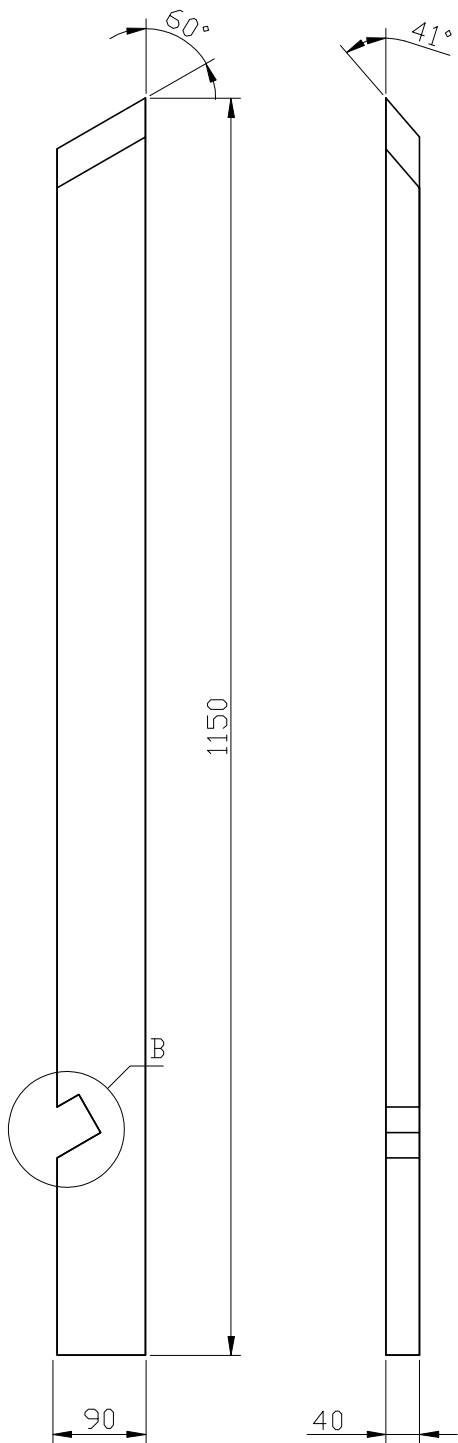

Article:
Gazebo Classico - Element G

Page:
15/15

Article nr:
42.4343