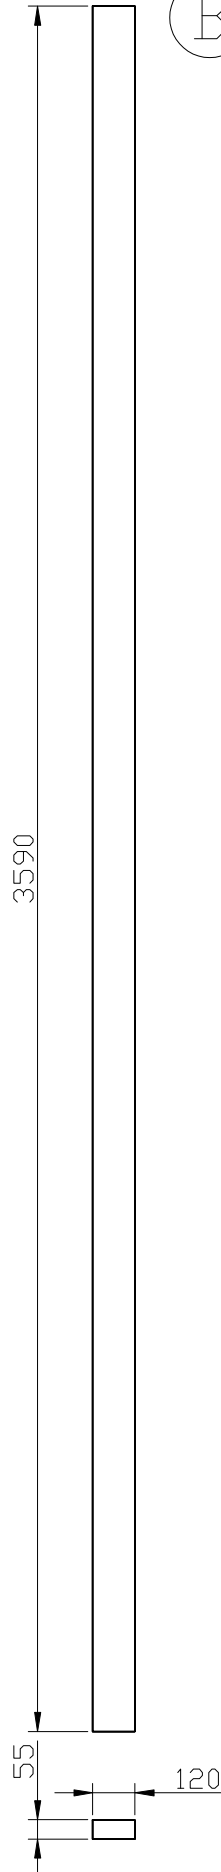

*Gazebo Classico*

Element	Quantity
A	4
B	2
C	2
D	8
E	4
F	4
G	4
H	1

Article:  
Gazebo Classico

Page:  
2/15

Article nr:  
42.4343

3x wood  
screw for  
each leg A

Article:

Gazebo Classico

Page:

3/15

Article nr:

42.4343

use nails to attach angle struts to the legs

Article:  
Gazebo Classico

Page:  
6/15

Article nr:  
42.4343

Article:  
Gazebo Classico

Page:  
7/15

Article nr:  
42.4343

Article:  
Gazebo Classico

Page:  
8/15

Article nr:  
42.4343

Article:

Gazebo Classico - Element A

Page:

9/15

Article nr:

42.4343

C

B

D

Article: