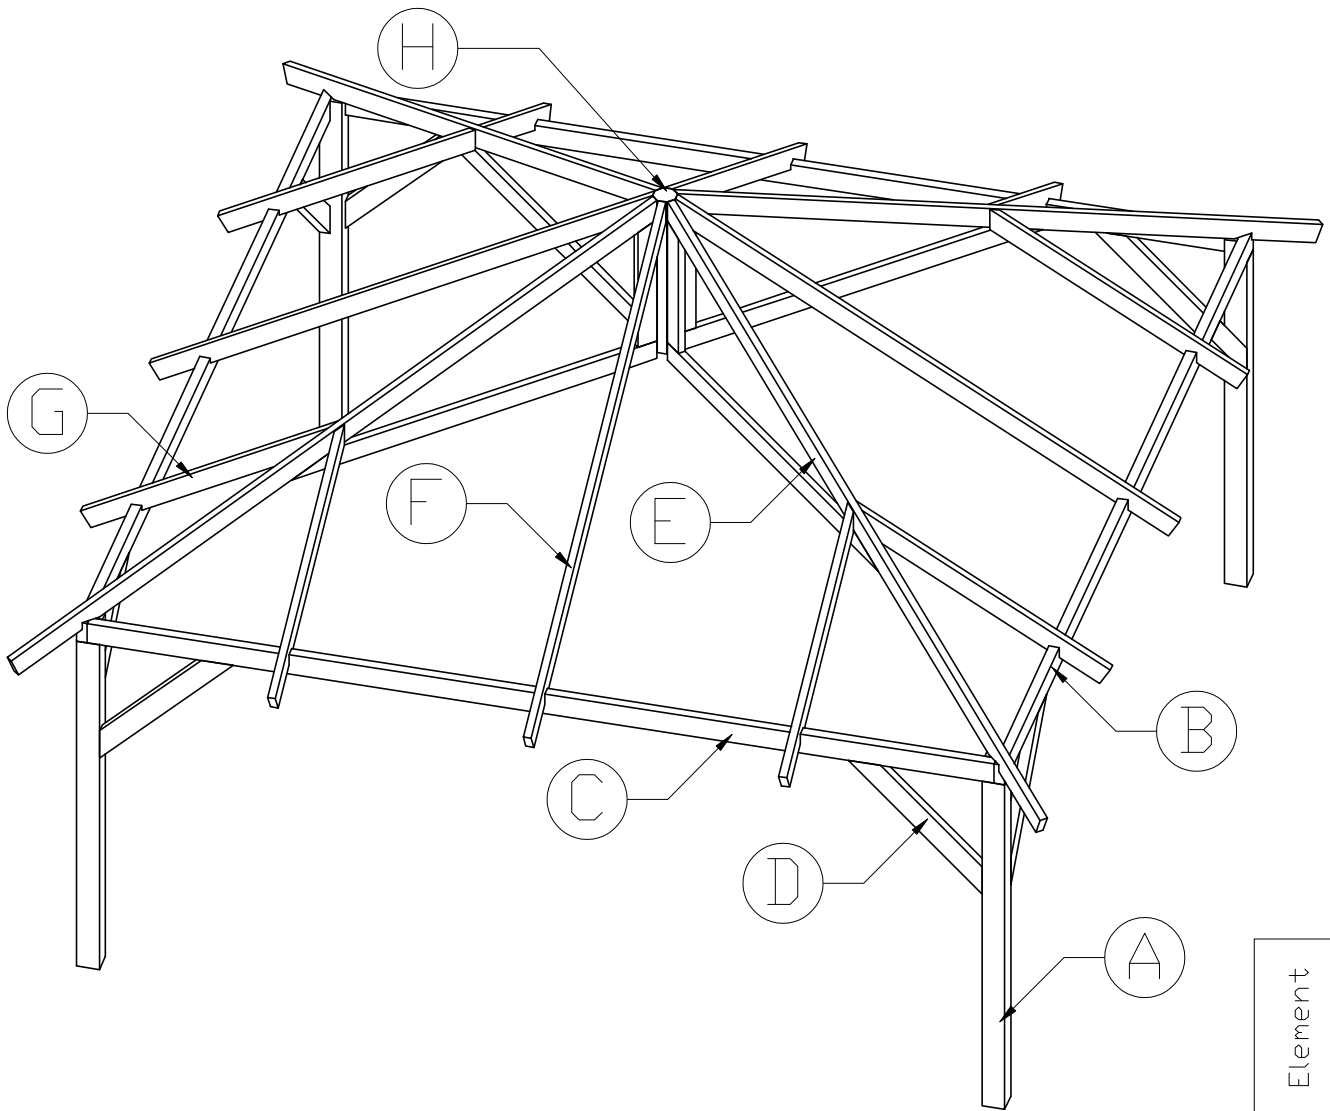

*Gazebo Classico*

Element	Quantity
A	4
B	2
C	2
D	8
E	4
F	4
G	4
H	1

Article:  
Gazebo Classico

Page:  
2/15

Article nr:  
42.4343

3x wood  
screw for  
each leg A

Article:

Gazebo Classico

Page:

3/15

Article nr:

42.4343

use nails to attach angle struts to the legs

Article:  
Gazebo Classico

Page:  
6/15

Article nr:  
42.4343