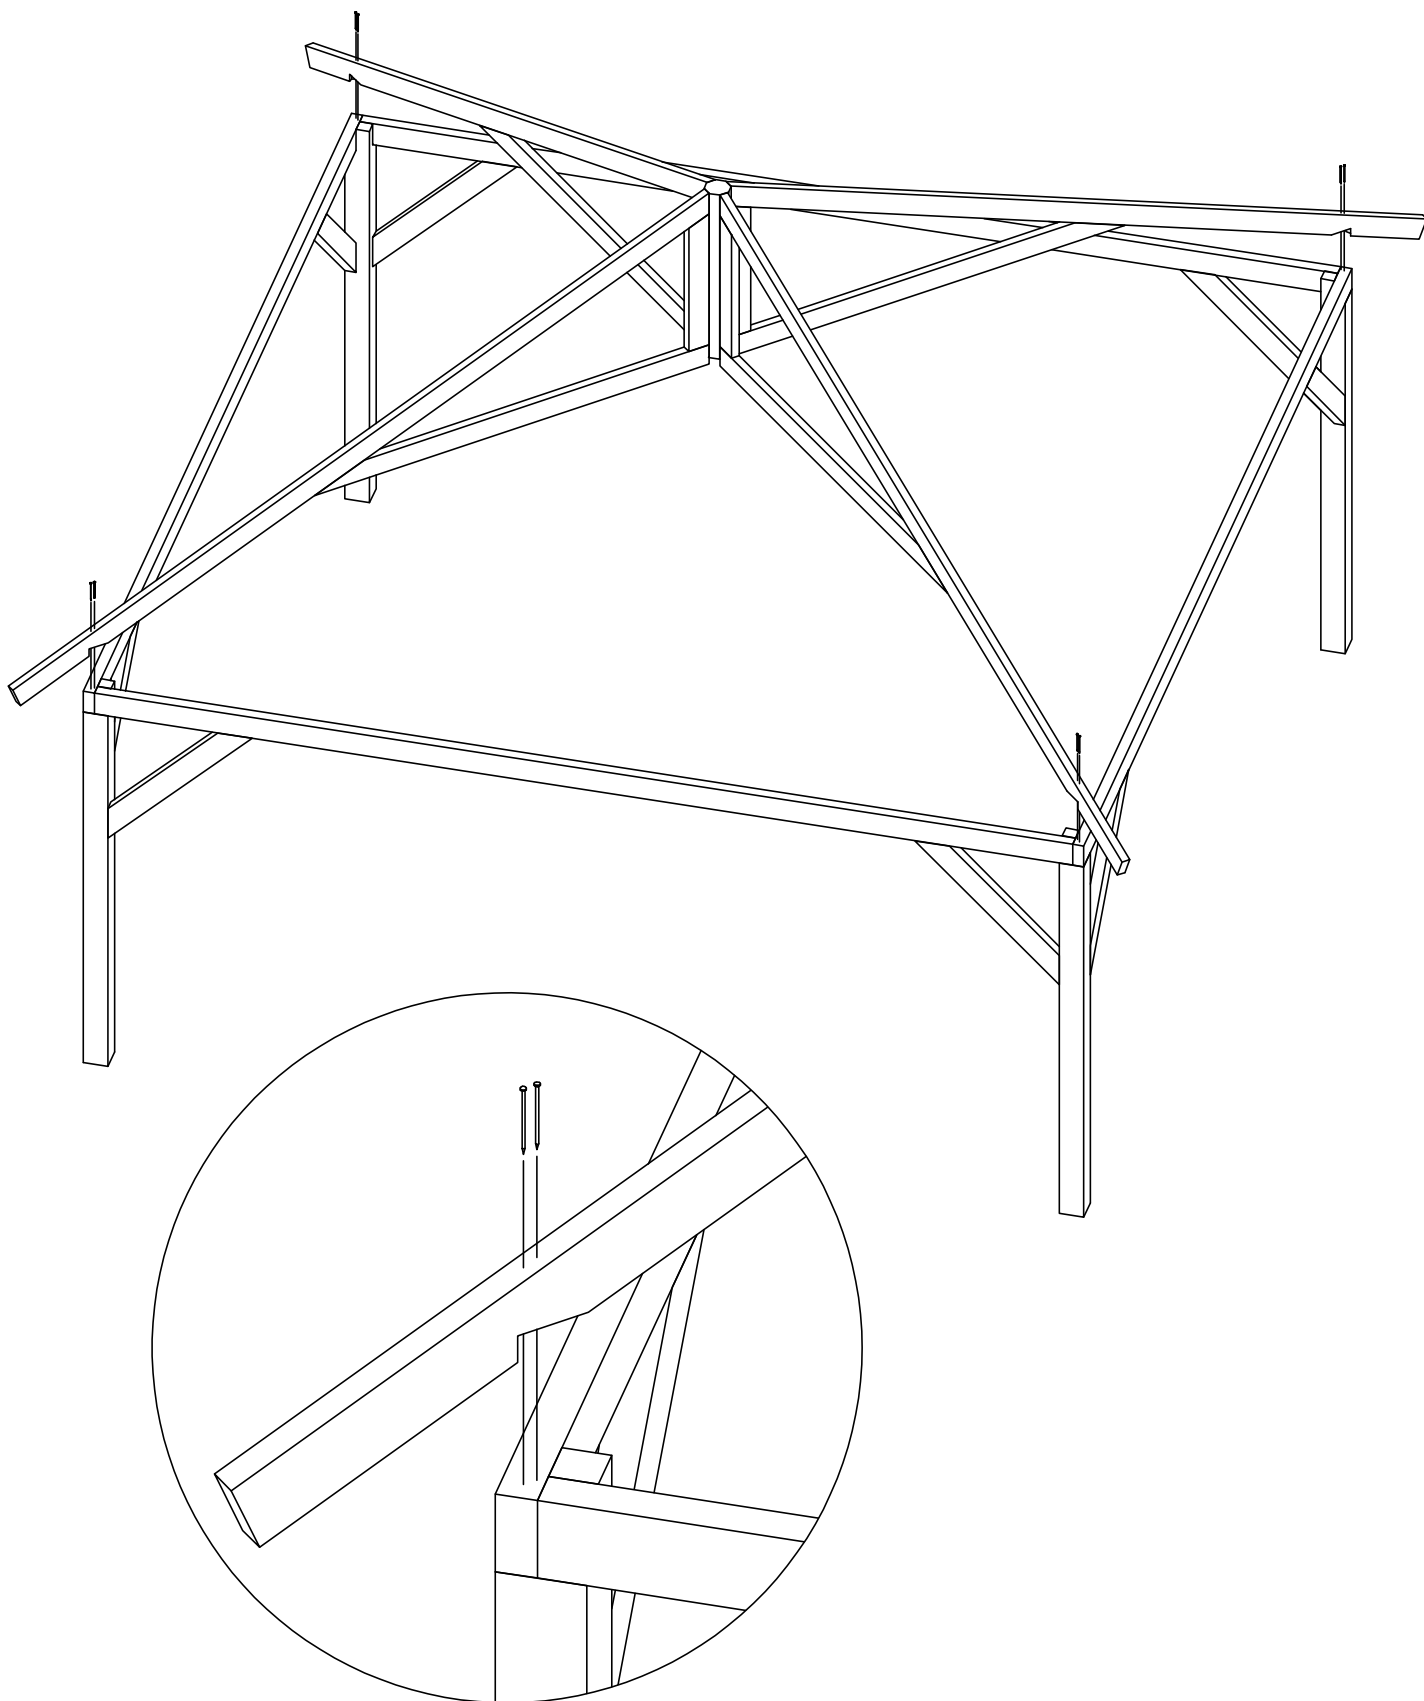

*Gazebo Classico*

Element	Quantity
A	4
B	2
C	2
D	8
E	4
F	4
G	4
H	1

Article:  
Gazebo Classico

Page:  
2/15

Article nr:  
42.4343

3x wood  
screw for  
each leg A

Article:

Gazebo Classico

Page:

3/15

Article nr:

42.4343

use nails to attach angle struts to the legs

Article:  
Gazebo Classico

Page:  
6/15

Article nr:  
42.4343