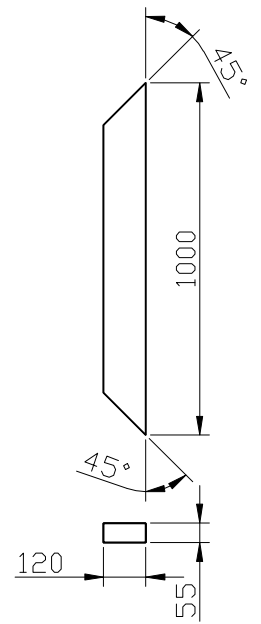

C

B

D

Article:

Gazebo Classico - Element B, C and D

Page:

10/15

Article nr:

42.4343