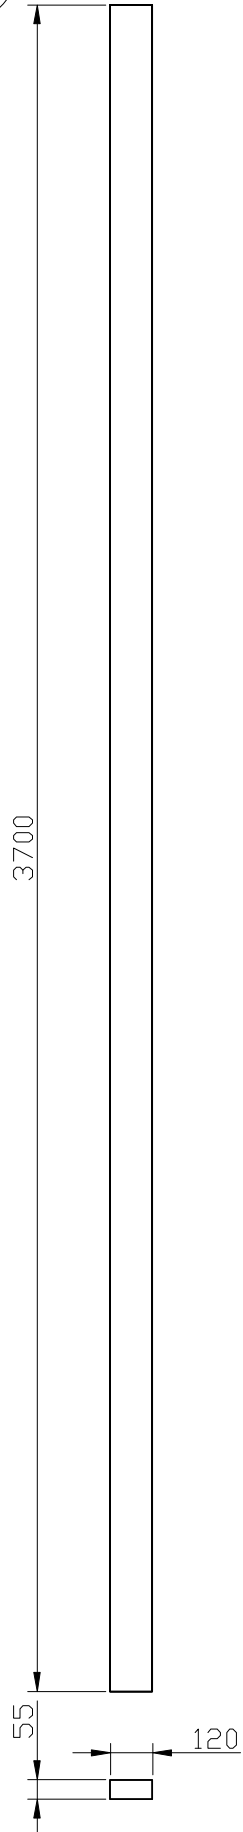

*Gazebo Classico*

Element	Quantity
A	4
B	2
C	2
D	8
E	4
F	4
G	4
H	1

Article:  
Gazebo Classico

Page:  
2/15

Article nr:  
42.4343

3x wood  
screw for  
each leg A

Article:

Gazebo Classico

Page:

3/15

Article nr:

42.4343

use nails to attach angle struts to the legs

Article:  
Gazebo Classico

Page:  
6/15

Article nr:  
42.4343

Article:  
Gazebo Classico

Page:  
7/15

Article nr:  
42.4343

Article:  
Gazebo Classico

Page:  
8/15

Article nr:  
42.4343

Article:

Gazebo Classico - Element A

Page:

9/15

Article nr:

42.4343

C

B

D

Article: